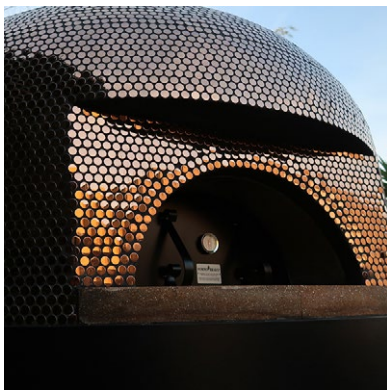

NAPOLI AND ROMA: FULLY CUSTOM INSPIRATION

FULLY CUSTOM: GET CUSTOM QUOTE

Looking to make your oven a true, one-of-a-kind showpiece with colors, patterns, or designs outside of the standard or extended options? We can help you find the perfect combination to match your style and vision! Looking for inspiration? Check out some of the creative oven designs pictured below or in our gallery for new ideas. Our experienced craftsmen in Castroville, CA can tackle designs from the classic to crazy; mild to wild! They have helped hundreds of customers around the world to enhance their restaurants or outdoor kitchens with unique designs and branding.

Because of the extensive variety of possible materials and designs, all fully custom tile work will be quoted separately, and must be approved by the customer before production.

[VIEW MORE INSPIRING BUILDS ON FORNOBRAVO.COM/GALLERY](https://www.fornobravo.com/gallery)