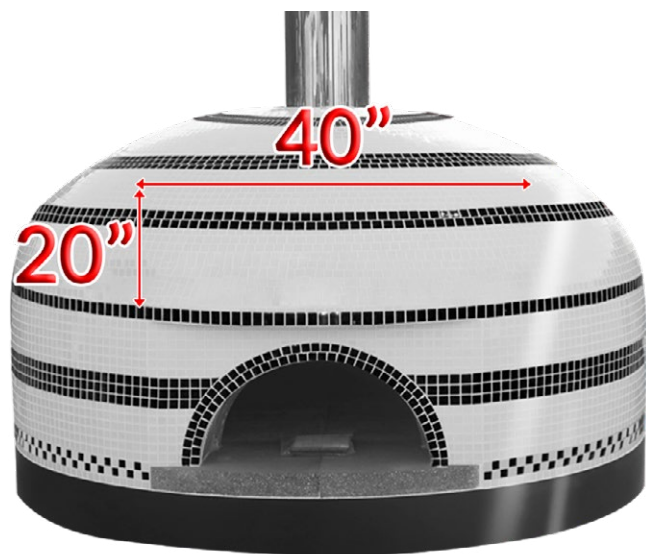

NAPOLI: LOGO ADD-ON

STANDARD LOGO: $995 USD (Max Size 40"W x 20"H)

A Forno Bravo wood or gas fired oven is a hand-crafted masterpiece that will be a showpiece for your business. You can personalize your oven by adding a name, word, or logo that celebrates your brand, history, or interests! Below are several examples for inspiration, or you can visit the photo gallery at www.fornobravo.com for even more samples.

Logos and letter combinations at this price point are limited to 3 colors and a maximum size of **40"W x 20"H**. Due to the this oven's large size, you have a lot of space to play with!

You may select the colors for the letters/logo from both our standard and extended glass tile color pallets at no additional charge. *Note: We are not able to use copyrighted images or trade names on your oven without express permission from the copyright holder.

If you select a logo add-on on the online store, a team member will contact you to confirm your choice, and/or assist you with your design if you need ideas.

LOGO/LETTER SIZES OUTSIDE OF THE STANDARD SIZE WILL BE QUOTED SEPARATELY