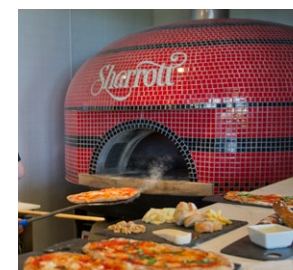

NAPOLI: LOGO ADD-ON

STANDARD LOGO: $995 USD (Max Size 40"W x 20"H)

A Forno Bravo wood or gas fired oven is a hand-crafted masterpiece that will be a showpiece for your business. You can personalize your oven by adding a name, word, or logo that celebrates your brand, history, or interests! Below are several examples for inspiration, or you can visit the photo gallery at www.fornobravo.com for even more samples.

Logos and letter combinations at this price point are limited to 3 colors and a maximum size of **40"W x 20"H**. Due to the this oven's large size, you have a lot of space to play with!

You may select the colors for the letters/logo from both our standard and extended glass tile color pallets at no additional charge. *Note: We are not able to use copyrighted images or trade names on your oven without express permission from the copyright holder.

If you select a logo add-on on the online store, a team member will contact you to confirm your choice, and/or assist you with your design if you need ideas.

LOGO/LETTER SIZES OUTSIDE OF THE STANDARD SIZE WILL BE QUOTED SEPARATELY