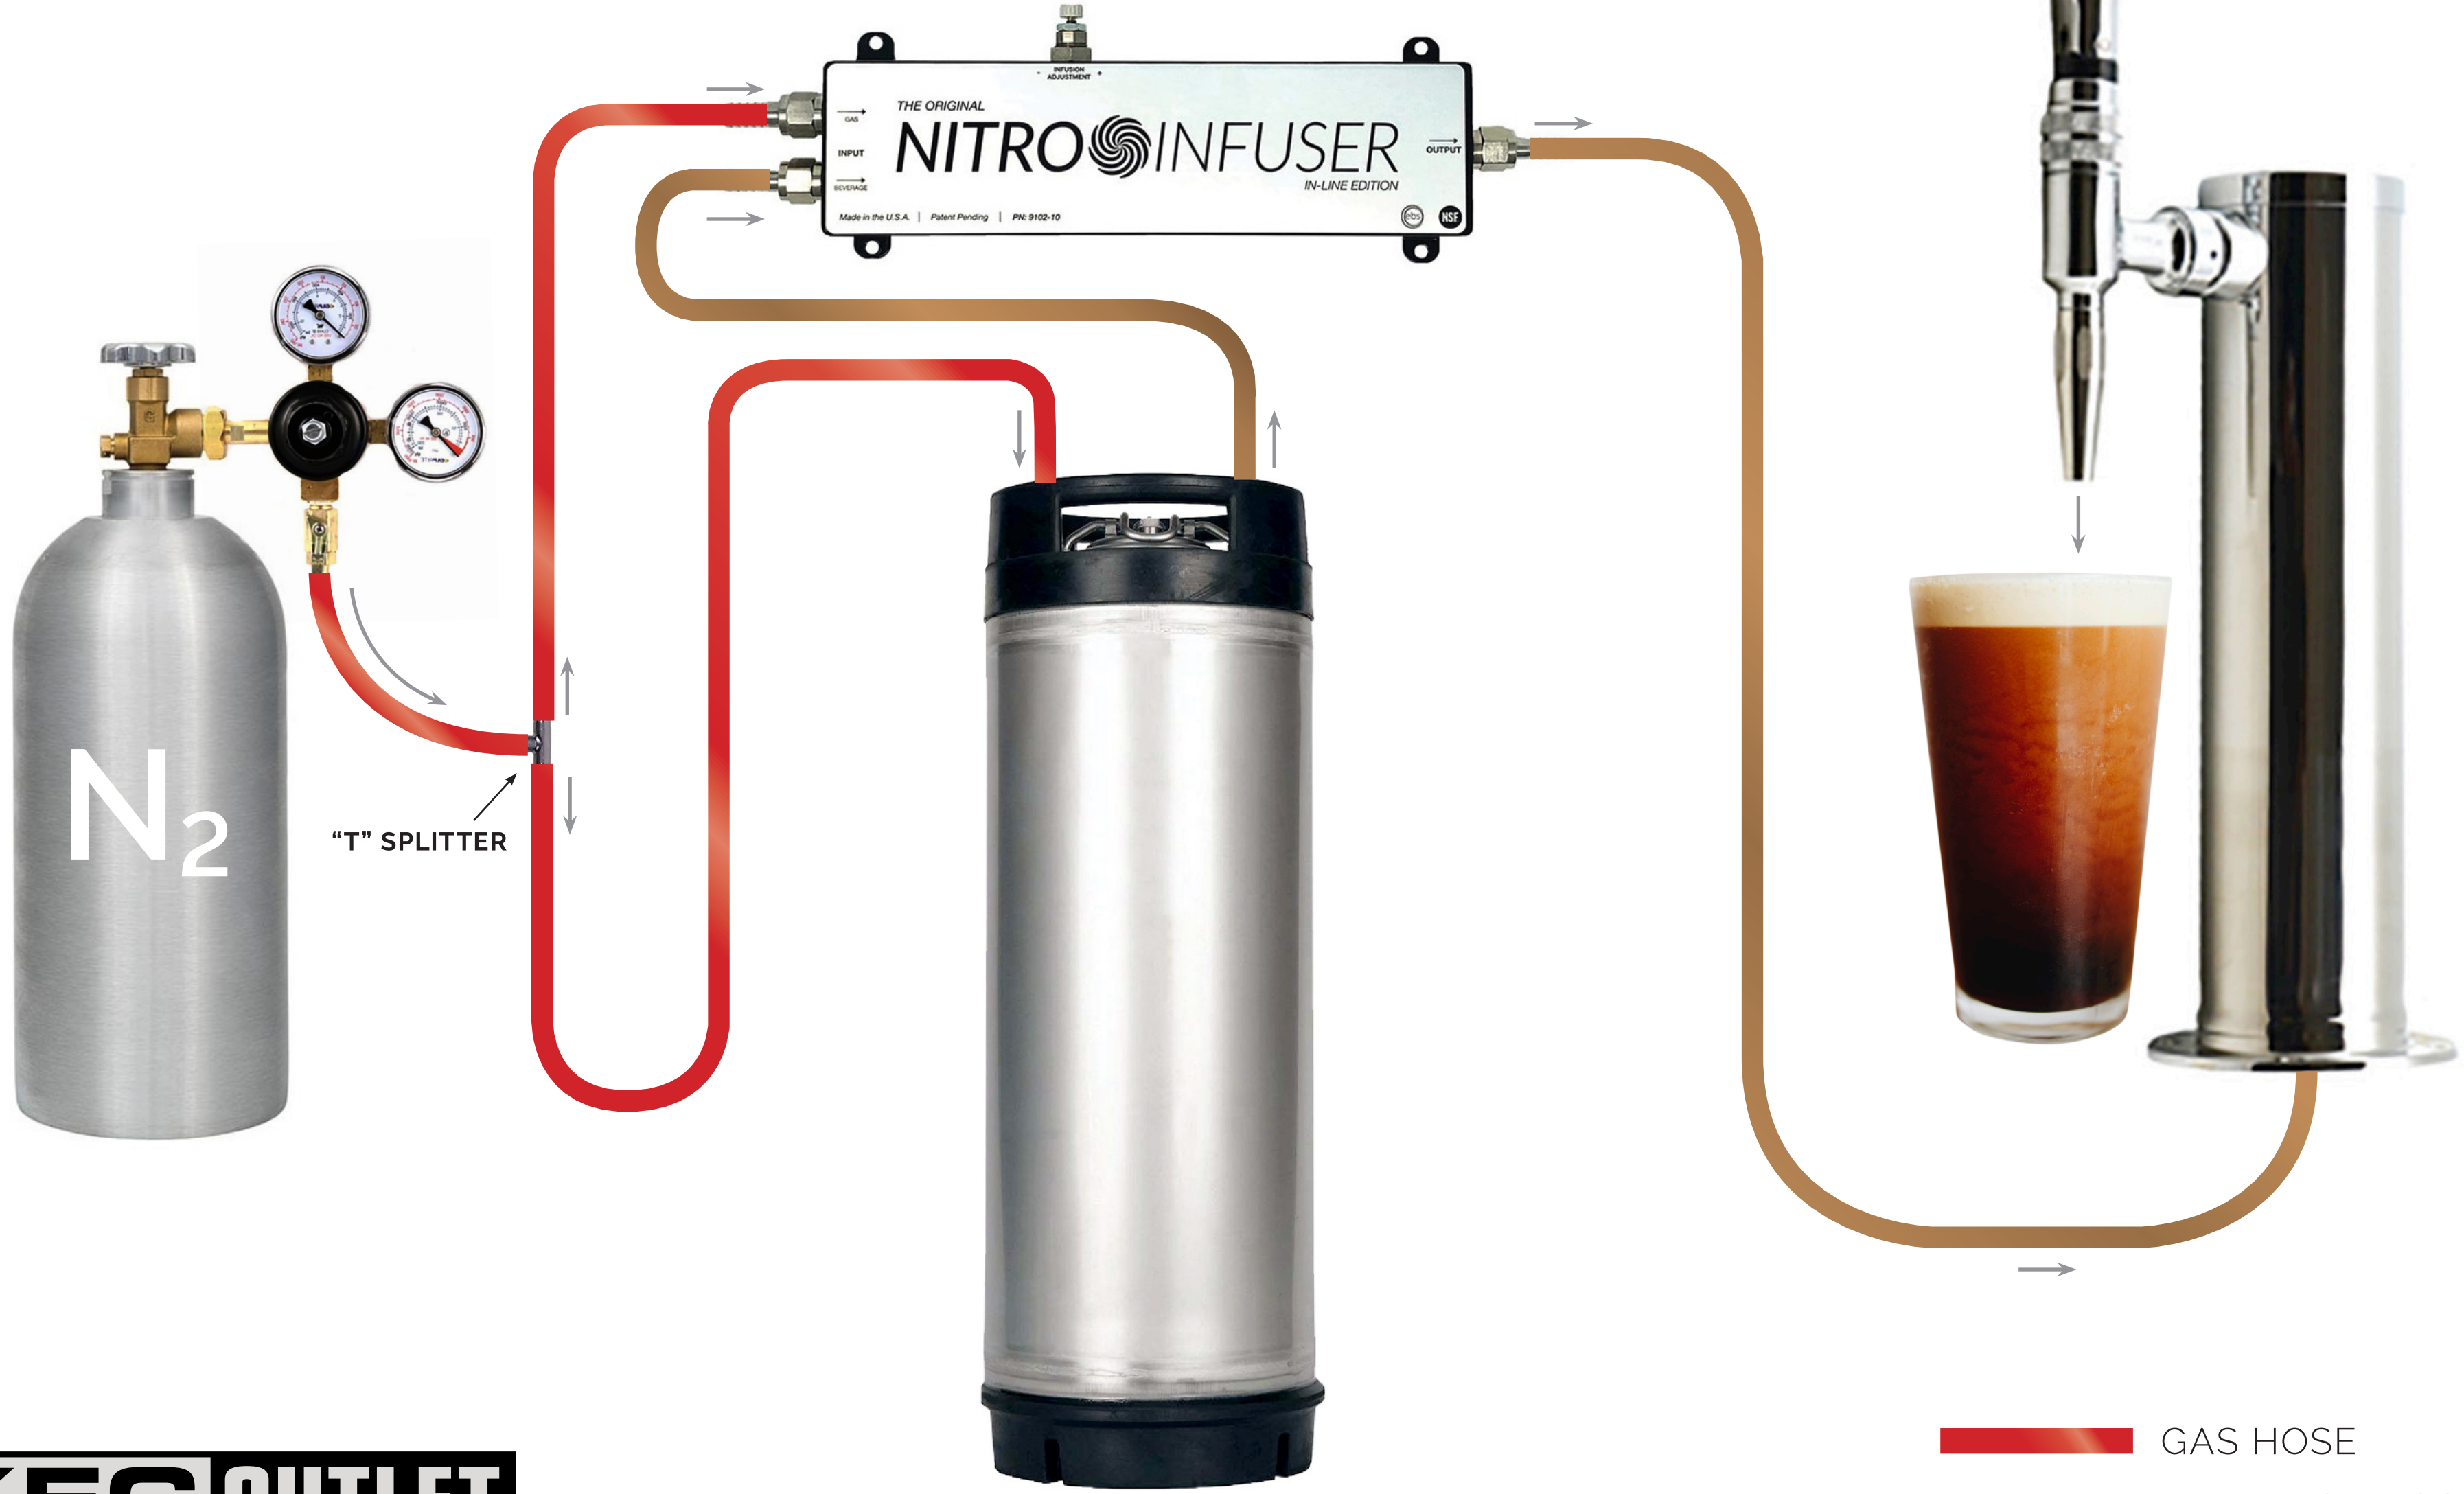

# NITRO INFUSER INSTALL DIAGRAM

"T" SPLITTER

 GAS HOSE  
 BEVERAGE HOSE

**KEG OUTLET**

[KEGOUTLET.COM/NITRONOW](http://KEGOUTLET.COM/NITRONOW)

*DRAWING NOT TO SCALE*