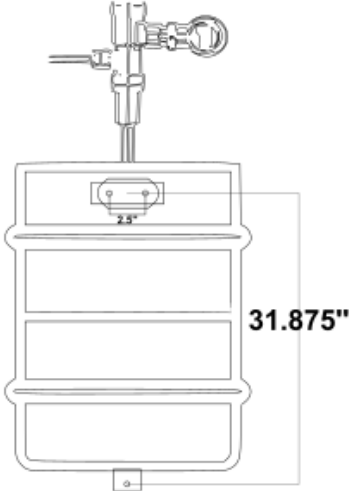

KEG OUTLET

KEG URINAL SPEC SHEET

BACK VIEW

FRONT VIEW

TOP & BOTTOM VIEW

DRAIN CONNECTS TO 1.5" PIPE