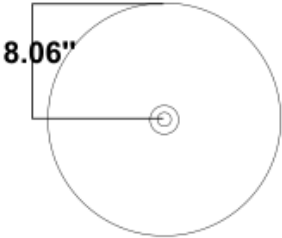

KEG OUTLET

KEG URINAL SPEC SHEET

BACK VIEW

FRONT VIEW

TOP & BOTTOM VIEW

DRAIN CONNECTS TO 1.5" PIPE