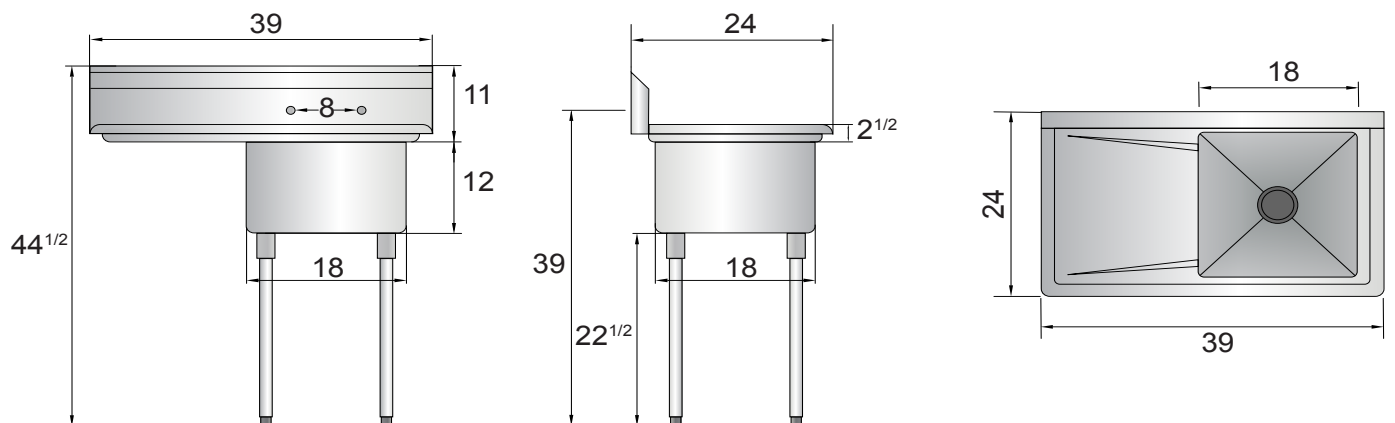

KEG OUTLET

One Compartment Sink Left Drainboard

MODELS:

MRSA-1-L

Standard Features

- Entire sink is formed from a single sheet, fused and polished creating a one-piece sanitary unit
- 18" drainboard on left
- All exposed welds are ground smooth and polished to blend with adjacent surfaces providing a satin finish
- Large radius on all corners both vertically and horizontally
- Creased and angled drain board for easy drainage
- Galvanized legs are standard on all models
- Adjustable ABS bullet feet
- Faucets sold separately

Optional Features

- Leg cross bar (pair) part #: MRPN007

Model	Ga.	Bowl Size(inch)	Leg Size(inch)	Exterior Dimensions(inch)	Net Weight(lbs)
MRSA-1-L	18	18 × 18 × 12	22 ^{1/2}	39 × 24 × 44 ^{1/2}	39

PLAN VIEW