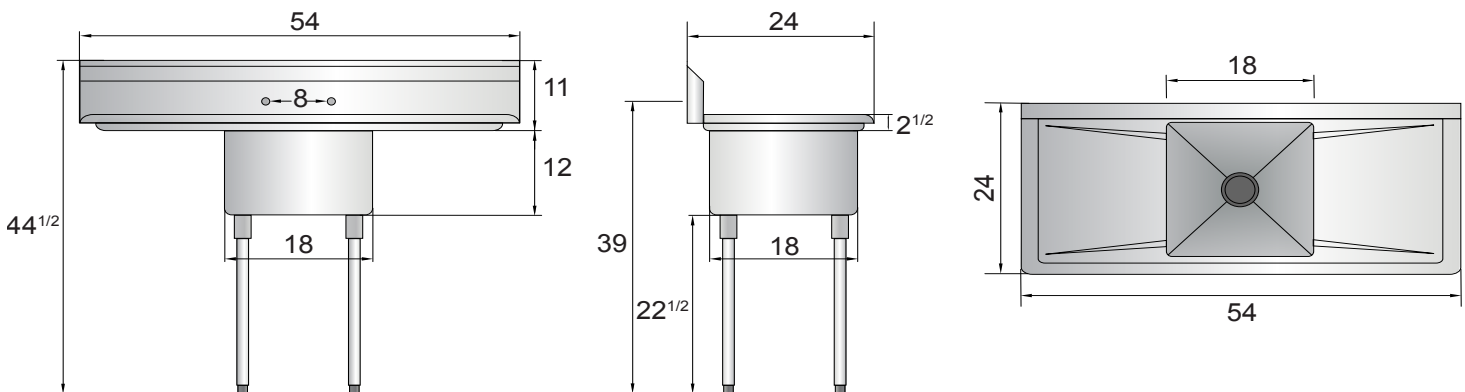

KEG OUTLET

One Compartment Sink Left and Right Drainboards

MODELS:

MRSA-1-D

Standard Features

- Entire sink is formed from a single sheet, fused and polished creating a one-piece sanitary unit
- 18" left and right drainboards
- All exposed welds are grounded smooth and polished to blend with adjacent surfaces providing a satin finish
- Large radius on all corners both vertically and horizontally
- Creased and angled drain boards for easy drainage
- Galvanized legs are standard on all models
- Adjustable ABS bullet feet
- Faucets sold separately

Optional Features

- Leg cross bar (pair) part #: MRPN007

Model	Ga.	Bowl Size(inch)	Leg Size(inch)	Exterior Dimensions(inch)	Net Weight(lbs)
MRSA-1-D	18	18 × 18 × 12	22 ^{1/2}	54 × 24 × 44 ^{1/2}	45

PLAN VIEW