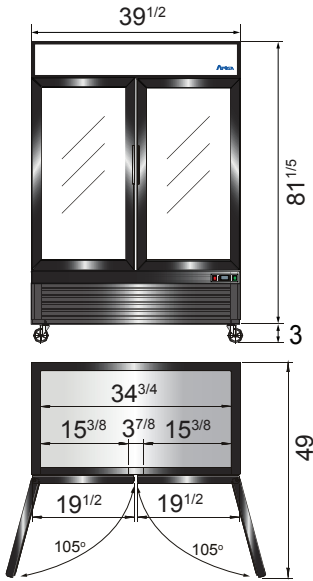

### MODELS:

MCF8720GR / MCF8732GR / MCF8721ES / MCF8728GR

MCF8720GR

MCF8728GR

MCF8721ES

MCF8732GR

Model #	Lighted header panel overall dimensions	Lighted header panel visual dimensions
MCF8720GR	26 <sup>5</sup> / <sub>8</sub> ×9	25 <sup>1</sup> / <sub>2</sub> ×8
MCF8732GR	39 <sup>1</sup> / <sub>2</sub> ” x 9 <sup>3</sup> / <sub>10</sub> ”	39 <sup>1</sup> / <sub>10</sub> ” x 9 <sup>3</sup> / <sub>50</sub> ”
MCF8721ES	54×9	53×8
MCF8728GR	81 <sup>3</sup> / <sub>8</sub> ×9	80 <sup>1</sup> / <sub>2</sub> ×8

## SPECIFICATIONS

Models	Door	Capacity (Cu.Ft.)	Shelves	Casters (inch)	Amps (A)	Voltage (V/Hz/Ph)	HP	Refrigerant	Exterior Dimensions (inch)	Net Weight (lbs)	Gross Weight (lbs)
MCF8720GR	1	19.4	4	2	2.1	115/60/1	1/2	R290	27×31 <sup>1/2</sup> ×81 <sup>1/5</sup>	309	340
MCF8732GR	2	28.5	8	2	8.6	115/60/1	3/4	R290	39 <sup>1/2</sup> ×31 <sup>1/2</sup> ×81 <sup>1/5</sup>	392	443
MCF8721ES	2	43.8	8	2	8.6	115/60/1	3/4	R290	54 <sup>2/5</sup> ×31 <sup>1/2</sup> ×81 <sup>1/5</sup>	498	558
MCF8728GR	3	68	12	2	6.2	208-230V /115/60/1	1	R290	81 <sup>9/10</sup> ×31 <sup>1/2</sup> ×81 <sup>1/5</sup>	673	781

## PLAN VIEW

MCF8720GR

MCF8732GR

MCF8721GR

MCF8728GR

SIDEVIEW

\*Interior Dimensions  
SELF-CLOSING AND STAY OPEN DOOR FEATURE

Casters