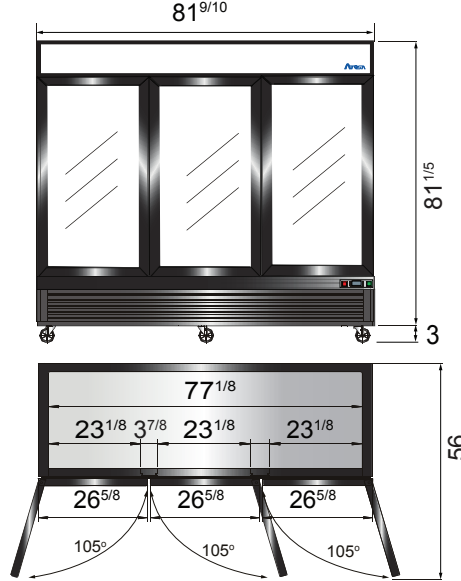

### MODELS:

MCF8720GR / MCF8732GR / MCF8721ES / MCF8728GR

MCF8720GR

MCF8728GR

MCF8721ES

MCF8732GR

Model #	Lighted header panel overall dimensions	Lighted header panel visual dimensions
MCF8720GR	26 <sup>5</sup> / <sub>8</sub> ×9	25 <sup>1</sup> / <sub>2</sub> ×8
MCF8732GR	39 <sup>1</sup> / <sub>2</sub> ” x 9 <sup>3</sup> / <sub>10</sub> ”	39 <sup>1</sup> / <sub>10</sub> ” x 9 <sup>3</sup> / <sub>50</sub> ”
MCF8721ES	54×9	53×8
MCF8728GR	81 <sup>3</sup> / <sub>8</sub> ×9	80 <sup>1</sup> / <sub>2</sub> ×8

## SPECIFICATIONS

Models	Door	Capacity (Cu.Ft.)	Shelves	Casters (inch)	Amps (A)	Voltage (V/Hz/Ph)	HP	Refrigerant	Exterior Dimensions (inch)	Net Weight (lbs)	Gross Weight (lbs)
MCF8720GR	1	19.4	4	2	2.1	115/60/1	1/2	R290	27×31 <sup>1/2</sup> ×81 <sup>1/5</sup>	309	340
MCF8732GR	2	28.5	8	2	8.6	115/60/1	3/4	R290	39 <sup>1/2</sup> ×31 <sup>1/2</sup> ×81 <sup>1/5</sup>	392	443
MCF8721ES	2	43.8	8	2	8.6	115/60/1	3/4	R290	54 <sup>2/5</sup> ×31 <sup>1/2</sup> ×81 <sup>1/5</sup>	498	558
MCF8728GR	3	68	12	2	6.2	208-230V /115/60/1	1	R290	81 <sup>9/10</sup> ×31 <sup>1/2</sup> ×81 <sup>1/5</sup>	673	781

## PLAN VIEW

MCF8720GR

MCF8732GR

MCF8721GR

MCF8728GR

SIDEVIEW

\*Interior Dimensions  
SELF-CLOSING AND STAY OPEN DOOR FEATURE

Casters