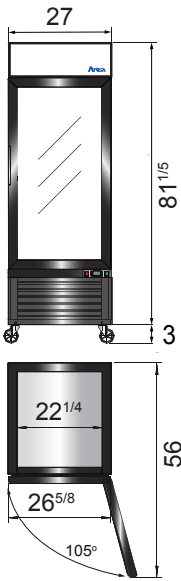

### MODELS:

MCF8720GR / MCF8732GR / MCF8721ES / MCF8728GR

MCF8720GR

MCF8728GR

MCF8721ES

MCF8732GR

Model #	Lighted header panel overall dimensions	Lighted header panel visual dimensions
MCF8720GR	26 <sup>5</sup> / <sub>8</sub> ×9	25 <sup>1</sup> / <sub>2</sub> ×8
MCF8732GR	39 <sup>1</sup> / <sub>2</sub> ” x 9 <sup>3</sup> / <sub>10</sub> ”	39 <sup>1</sup> / <sub>10</sub> ” x 9 <sup>3</sup> / <sub>50</sub> ”
MCF8721ES	54×9	53×8
MCF8728GR	81 <sup>3</sup> / <sub>8</sub> ×9	80 <sup>1</sup> / <sub>2</sub> ×8

## SPECIFICATIONS

Models	Door	Capacity (Cu.Ft.)	Shelves	Casters (inch)	Amps (A)	Voltage (V/Hz/Ph)	HP	Refrigerant	Exterior Dimensions (inch)	Net Weight (lbs)	Gross Weight (lbs)
MCF8720GR	1	19.4	4	2	2.1	115/60/1	1/2	R290	27×31 <sup>1/2</sup> ×81 <sup>1/5</sup>	309	340
MCF8732GR	2	28.5	8	2	8.6	115/60/1	3/4	R290	39 <sup>1/2</sup> ×31 <sup>1/2</sup> ×81 <sup>1/5</sup>	392	443
MCF8721ES	2	43.8	8	2	8.6	115/60/1	3/4	R290	54 <sup>2/5</sup> ×31 <sup>1/2</sup> ×81 <sup>1/5</sup>	498	558
MCF8728GR	3	68	12	2	6.2	208-230V /115/60/1	1	R290	81 <sup>9/10</sup> ×31 <sup>1/2</sup> ×81 <sup>1/5</sup>	673	781

## PLAN VIEW

MCF8720GR

MCF8732GR

MCF8721GR

MCF8728GR

SIDEVIEW

\*Interior Dimensions  
SELF-CLOSING AND STAY OPEN DOOR FEATURE

Casters