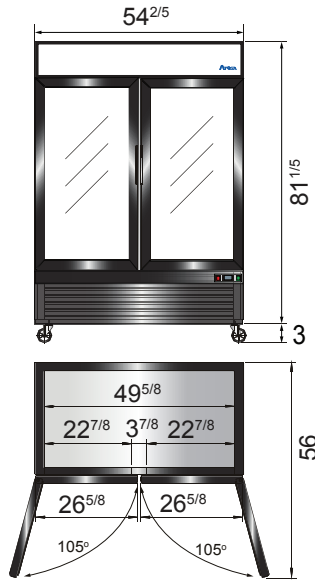

### MODELS:

MCF8720GR / MCF8732GR / MCF8721ES / MCF8728GR

MCF8720GR

MCF8728GR

MCF8721ES

MCF8732GR

Model #	Lighted header panel overall dimensions	Lighted header panel visual dimensions
MCF8720GR	26 <sup>5</sup> / <sub>8</sub> ×9	25 <sup>1</sup> / <sub>2</sub> ×8
MCF8732GR	39 <sup>1</sup> / <sub>2</sub> ” x 9 <sup>3</sup> / <sub>10</sub> ”	39 <sup>1</sup> / <sub>10</sub> ” x 9 <sup>3</sup> / <sub>50</sub> ”
MCF8721ES	54×9	53×8
MCF8728GR	81 <sup>3</sup> / <sub>8</sub> ×9	80 <sup>1</sup> / <sub>2</sub> ×8

## SPECIFICATIONS

Models	Door	Capacity (Cu.Ft.)	Shelves	Casters (inch)	Amps (A)	Voltage (V/Hz/Ph)	HP	Refrigerant	Exterior Dimensions (inch)	Net Weight (lbs)	Gross Weight (lbs)
MCF8720GR	1	19.4	4	2	2.1	115/60/1	1/2	R290	27×31 <sup>1/2</sup> ×81 <sup>1/5</sup>	309	340
MCF8732GR	2	28.5	8	2	8.6	115/60/1	3/4	R290	39 <sup>1/2</sup> ×31 <sup>1/2</sup> ×81 <sup>1/5</sup>	392	443
MCF8721ES	2	43.8	8	2	8.6	115/60/1	3/4	R290	54 <sup>2/5</sup> ×31 <sup>1/2</sup> ×81 <sup>1/5</sup>	498	558
MCF8728GR	3	68	12	2	6.2	208-230V /115/60/1	1	R290	81 <sup>9/10</sup> ×31 <sup>1/2</sup> ×81 <sup>1/5</sup>	673	781

## PLAN VIEW

MCF8720GR

MCF8732GR

MCF8721GR

MCF8728GR

SIDEVIEW

\*Interior Dimensions  
SELF-CLOSING AND STAY OPEN DOOR FEATURE

Casters