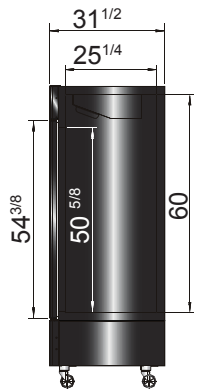

### MODELS:

MCF8720GR / MCF8732GR / MCF8721ES / MCF8728GR

MCF8720GR

MCF8728GR

MCF8721ES

MCF8732GR

Model #	Lighted header panel overall dimensions	Lighted header panel visual dimensions
MCF8720GR	26 <sup>5</sup> / <sub>8</sub> ×9	25 <sup>1</sup> / <sub>2</sub> ×8
MCF8732GR	39 <sup>1</sup> / <sub>2</sub> ” x 9 <sup>3</sup> / <sub>10</sub> ”	39 <sup>1</sup> / <sub>10</sub> ” x 9 <sup>3</sup> / <sub>50</sub> ”
MCF8721ES	54×9	53×8
MCF8728GR	81 <sup>3</sup> / <sub>8</sub> ×9	80 <sup>1</sup> / <sub>2</sub> ×8

## SPECIFICATIONS

Models	Door	Capacity (Cu.Ft.)	Shelves	Casters (inch)	Amps (A)	Voltage (V/Hz/Ph)	HP	Refrigerant	Exterior Dimensions (inch)	Net Weight (lbs)	Gross Weight (lbs)
MCF8720GR	1	19.4	4	2	2.1	115/60/1	1/2	R290	27×31 <sup>1/2</sup> ×81 <sup>1/5</sup>	309	340
MCF8732GR	2	28.5	8	2	8.6	115/60/1	3/4	R290	39 <sup>1/2</sup> ×31 <sup>1/2</sup> ×81 <sup>1/5</sup>	392	443
MCF8721ES	2	43.8	8	2	8.6	115/60/1	3/4	R290	54 <sup>2/5</sup> ×31 <sup>1/2</sup> ×81 <sup>1/5</sup>	498	558
MCF8728GR	3	68	12	2	6.2	208-230V /115/60/1	1	R290	81 <sup>9/10</sup> ×31 <sup>1/2</sup> ×81 <sup>1/5</sup>	673	781

## PLAN VIEW

MCF8720GR

MCF8732GR

MCF8721GR

MCF8728GR

SIDEVIEW

\*Interior Dimensions  
SELF-CLOSING AND STAY OPEN DOOR FEATURE

Casters