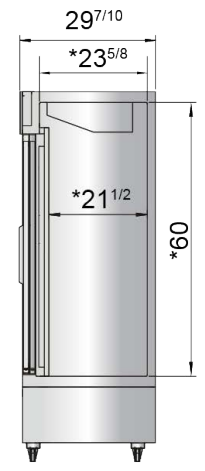

## SPECIFICATIONS

Models	Door	Capacity (Cu.Ft.)	Shelves	Casters (inch)	Amps (A)	Voltage (V/Hz/Ph)	HP	Refrigerant	Exterior Dimensions (inch)	Net Weight (lbs)	Gross Weight (lbs)
MCF8705GR	1	19.1	4	4	2.1	115/60/1	1/7	R290	27×31 <sup>7/10</sup> ×83 <sup>1/10</sup>	293	326
MCF8707GR	2	44.8	8	4	3.2	115/60/1	1/5	R290	54 <sup>2/5</sup> ×31 <sup>7/10</sup> ×83 <sup>1/10</sup>	485	540
MCF8709GR	2	44.9	8	2	4.2	115/60/1	1/4	R290	54 <sup>2/5</sup> ×29 <sup>7/10</sup> ×81 <sup>1/5</sup>	456	511

## PLAN VIEW

MCF8705GR

MCF8707GR

MCF8709GR

\*Interior Dimensions

SELF-CLOSING AND STAY OPEN DOOR FEATURE

\*Interior Dimensions

SELF-CLOSING AND STAY OPEN DOOR FEATURE

Casters

Temperature control

Door lock

LED lights

Epoxy shelves