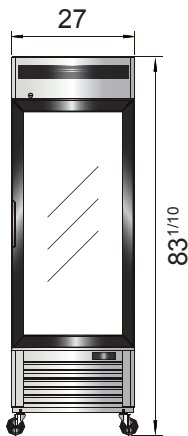

KEG OUTLET

SPECIFICATIONS

Models	Door	Capacity (Cu.Ft.)	Shelves	Casters (inch)	Amps (A)	Voltage (V/Hz/Ph)	HP	Refrigerant	Exterior Dimensions (inch)	Net Weight (lbs)	Gross Weight (lbs)
MCF8705GR	1	19.1	4	4	2.1	115/60/1	1/7	R290	27×31^{7/10}×83^{1/10}	293	326
MCF8707GR	2	44.8	8	4	3.2	115/60/1	1/5	R290	54^{2/5}×31^{7/10}×83^{1/10}	485	540
MCF8709GR	2	44.9	8	2	4.2	115/60/1	1/4	R290	54^{2/5}×29^{7/10}×81^{1/5}	456	511

PLAN VIEW

MCF8705GR