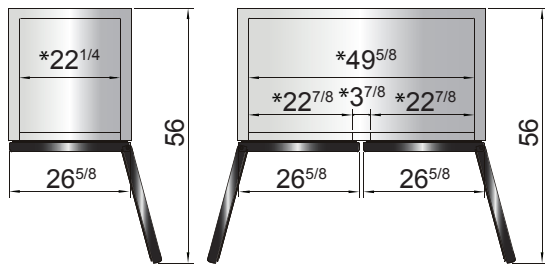

## SPECIFICATIONS

Models	Door	Capacity (Cu.Ft.)	Shelves	Casters (inch)	Amps (A)	Voltage (V/Hz/Ph)	HP	Refrigerant	Exterior Dimensions (inch)	Net Weight (lbs)	Gross Weight (lbs)
MCF8705GR	1	19.1	4	4	2.1	115/60/1	1/7	R290	27×31 <sup>7/10</sup> ×83 <sup>1/10</sup>	293	326
MCF8707GR	2	44.8	8	4	3.2	115/60/1	1/5	R290	54 <sup>2/5</sup> ×31 <sup>7/10</sup> ×83 <sup>1/10</sup>	485	540
MCF8709GR	2	44.9	8	2	4.2	115/60/1	1/4	R290	54 <sup>2/5</sup> ×29 <sup>7/10</sup> ×81 <sup>1/5</sup>	456	511

## PLAN VIEW

MCF8705GR

MCF8707GR

MCF8709GR

\*Interior Dimensions

SELF-CLOSING AND STAY OPEN DOOR FEATURE

\*Interior Dimensions

SELF-CLOSING AND STAY OPEN DOOR FEATURE