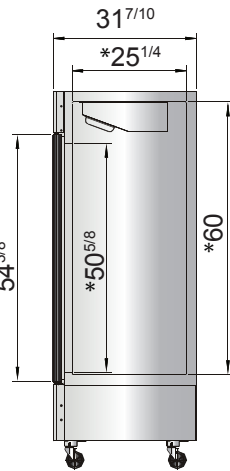

## SPECIFICATIONS

Models	Door	Capacity (Cu.Ft.)	Shelves	Casters (inch)	Amps (A)	Voltage (V/Hz/Ph)	HP	Refrigerant	Exterior Dimensions (inch)	Net Weight (lbs)	Gross Weight (lbs)
MCF8705GR	1	19.1	4	4	2.1	115/60/1	1/7	R290	27×31 <sup>7/10</sup> ×83 <sup>1/10</sup>	293	326
MCF8707GR	2	44.8	8	4	3.2	115/60/1	1/5	R290	54 <sup>2/5</sup> ×31 <sup>7/10</sup> ×83 <sup>1/10</sup>	485	540
MCF8709GR	2	44.9	8	2	4.2	115/60/1	1/4	R290	54 <sup>2/5</sup> ×29 <sup>7/10</sup> ×81 <sup>1/5</sup>	456	511

## PLAN VIEW

MCF8705GR

MCF8707GR

MCF8709GR

\*Interior Dimensions

SELF-CLOSING AND STAY OPEN DOOR FEATURE

\*Interior Dimensions

SELF-CLOSING AND STAY OPEN DOOR FEATURE