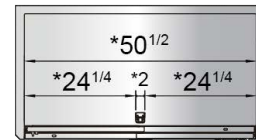

## SPECIFICATIONS

Models	Door	Capacity (Cu.Ft.)	Shelves	Casters (inch)	Amps (A)	Voltage (V/Hz/Ph)	HP	Refrigerant	Exterior Dimensions (inch)	Net Weight (lbs)	Gross Weight (lbs)
MCF8705GR	1	19.1	4	4	2.1	115/60/1	1/7	R290	27×31 <sup>7/10</sup> ×83 <sup>1/10</sup>	293	326
MCF8707GR	2	44.8	8	4	3.2	115/60/1	1/5	R290	54 <sup>2/5</sup> ×31 <sup>7/10</sup> ×83 <sup>1/10</sup>	485	540
MCF8709GR	2	44.9	8	2	4.2	115/60/1	1/4	R290	54 <sup>2/5</sup> ×29 <sup>7/10</sup> ×81 <sup>1/5</sup>	456	511

## PLAN VIEW

MCF8705GR

MCF8707GR

MCF8709GR

\*Interior Dimensions

SELF-CLOSING AND STAY OPEN DOOR FEATURE

\*Interior Dimensions

SELF-CLOSING AND STAY OPEN DOOR FEATURE