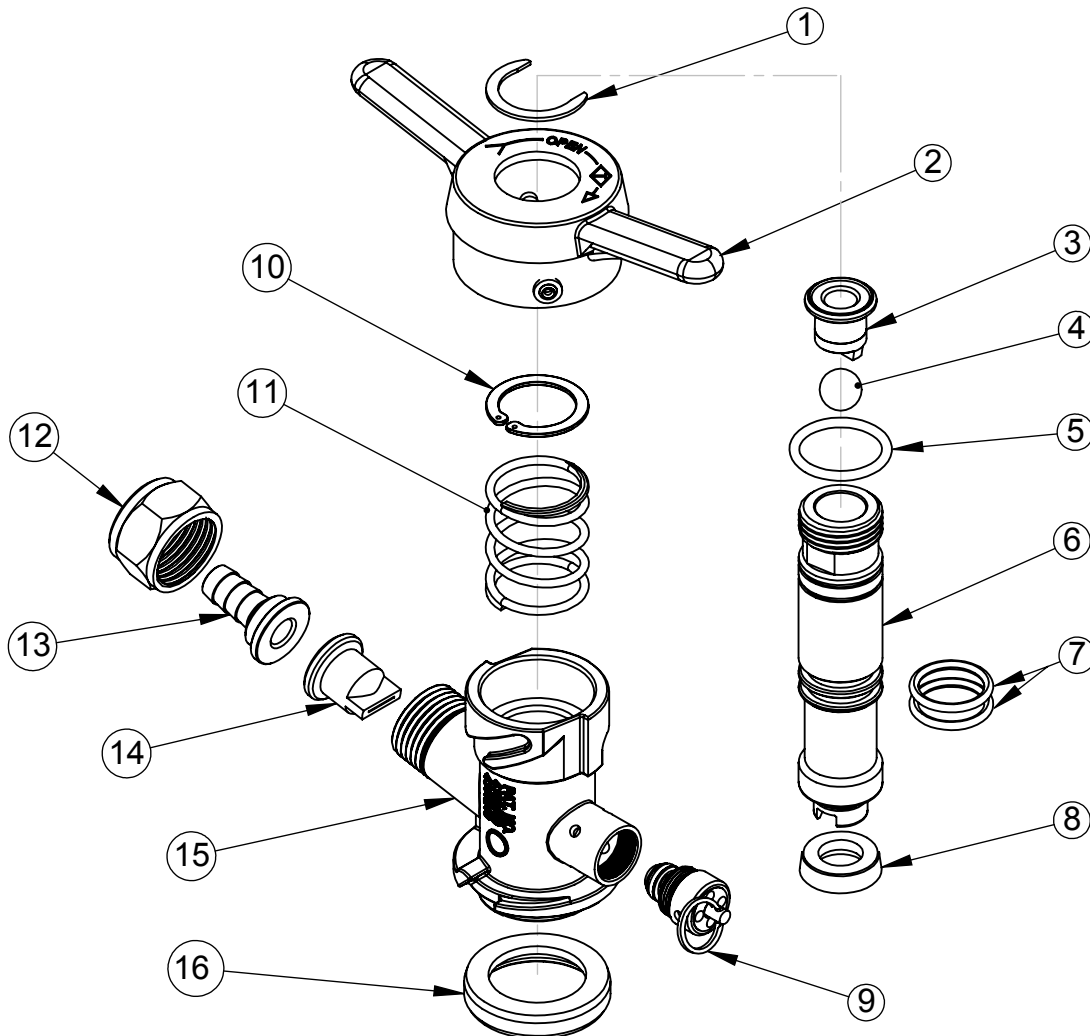

FT86P FAST TAP WITH PLASTIC WING HANDLE PARTS BREAKDOWN

<u>Index No.</u>	<u>Part No.</u>	<u>Description</u>
1.	FT85-114	Ring, Probe Retaining
2.	FT85-8PA	Handle, Wing Plstc. Ass'y
3.	FT85-113W	Retainer, Ball Red
4.	FT84-2DR	Ball
5.	70228	O-Ring, Bronco Body
6.	FT85-9G	Probe, Chrome Pltd. Fast Tap
7.	80231	O-Ring, Coupler Probe
8.	FT40-15	Washer, Probe
9.	440-19L-60	Safety Ass'y 60#
10.	FT85-112	Ring, Retaining Pltd.
11.	FT84-3	Spring
12.	80228	Nut, Hex Coupler
13.	526E	Nipple, Hose 5/16"
14.	FT86-20A	Adaptor, Thomas Vent Ass'y
15.	FT86-1	Body, Fast Tap Chrome
16.	24253	Seal, Bottom